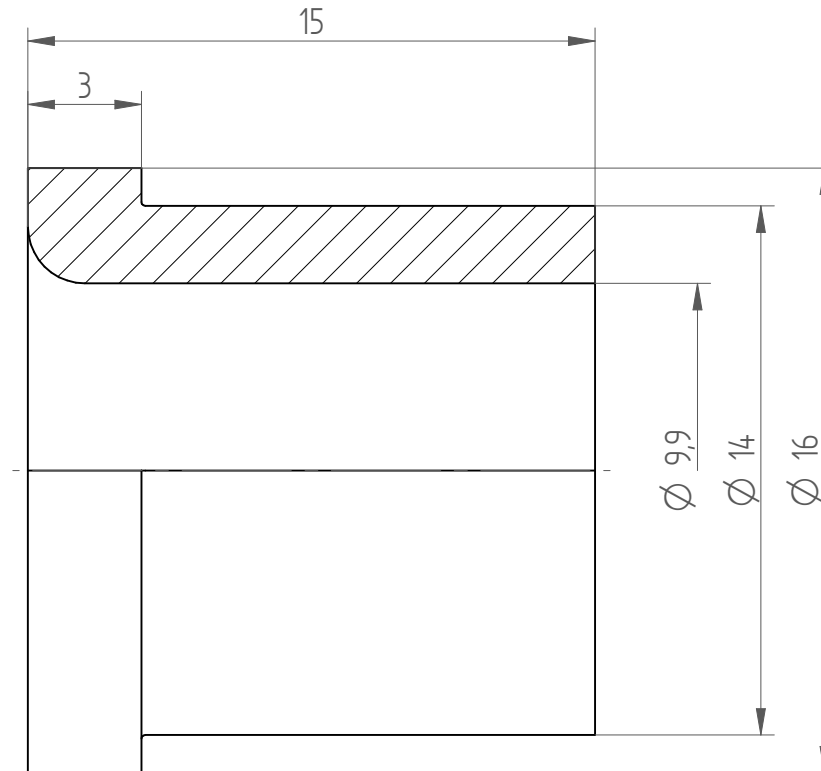

Swiss
Precision
Tools

REGO-FIX®

REGO-FIX AG
Obermattweg 60
4456 Tenniken / Switzerland

Phone +41 61 976 14 66
Fax +41 61 976 14 14
www.rego-fix.com

This is a non-controlled copy. All information given herein is subject to change without notice

The information given herein has been carefully checked and is believed to be correct. REGO-FIX, however, assumes no responsibility or liability for any errors, inaccuracies or omissions that may appear in this drawing

This document is subject to copyright laws. No part of this document may be reproduced or transmitted in any form or any means, electronic or mechanic, for any purpose, without the express written permission of REGO-FIX

Type : KS_ER20_Ø3/8"
Part No. : 392030953
Date : 12.09.2014
Scale : 5:1